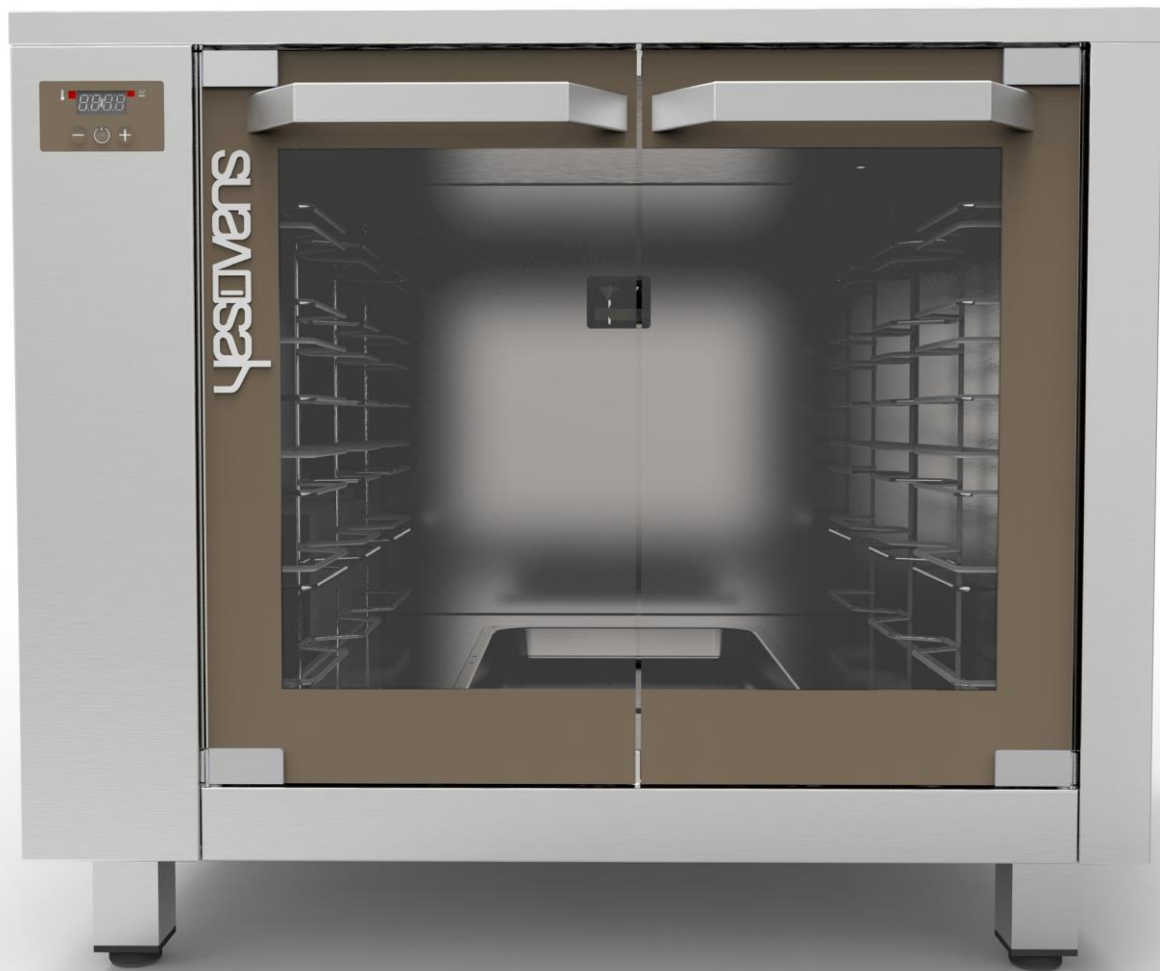

# Arte Bianca Line

Arte Bianca Line

## Arte Bianca Line

Proofer code	YPSTK6040-D0000D00
Sizes mm ( LxDxH handle included	850x930x740
N° of trays	12 600x400
Control	Digital
Functioning	Independent operation
Consumption	1500W
Humidity	Indirect manual
Ventilated	Yes